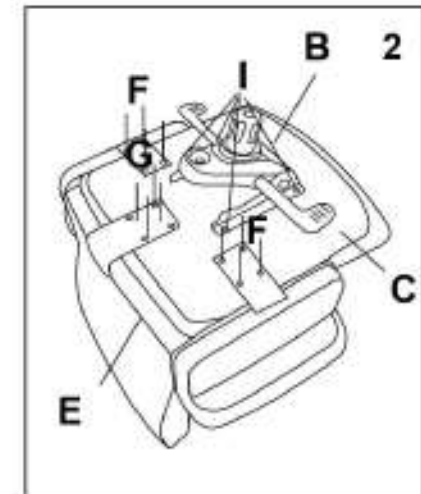

Assembly Instruction

ITEM NO.: DPA1611ATG

RECOMMENDED HOURLY USAGE: 5-8 HOURS

M6x30mmx8pcs

M6x35mmx4pcs

M6x25mmx4pcs

1

2

3

4

WARNING:

- Do not stand on this chair. Do not use this chair as a step ladder.
- Use this product for seating only 1 person at a time.
- Do not use this chair unless all screws, bolts and knobs are securely fastened.
- Every 4 months inspect all screws, bolts and knobs to ensure they are fully tightened
- If parts are missing, incorrect or damaged stop using the chair immediately until repairs have been carried out by a competent person
- Failure to follow these warnings could result in serious injury.