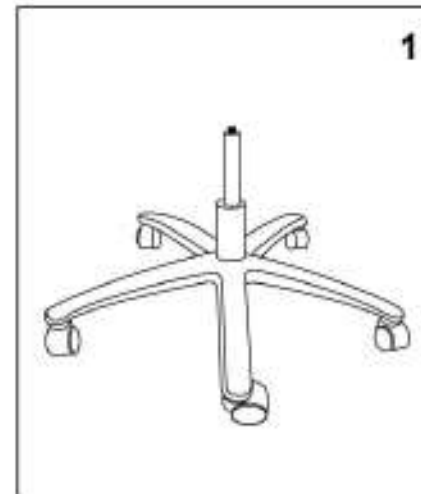

Assembly Instruction

ITEM NO.: DPA1611ATG

RECOMMENDED HOURLY USAGE: 5-8 HOURS

M6x30mmx8pcs

M6x35mmx4pcs

M6x25mmx4pcs

1

2

3

4

WARNING:

- Do not stand on this chair. Do not use this chair as a step ladder.
- Use this product for seating only 1 person at a time.
- Do not use this chair unless all screws, bolts and knobs are securely fastened.
- Every 4 months inspect all screws, bolts and knobs to ensure they are fully tightened
- If parts are missing, incorrect or damaged stop using the chair immediately until repairs have been carried out by a competent person
- Failure to follow these warnings could result in serious injury.