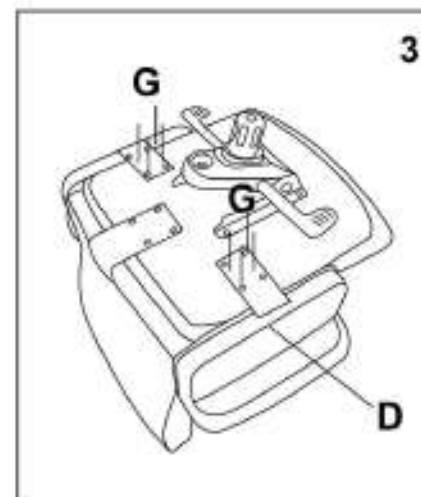

Assembly Instruction

ITEM NO.: DPA1611ATG

RECOMMENDED HOURLY USAGE: 5-8 HOURS

M6x30mmx8pcs

M6x35mmx4pcs

M6x25mmx4pcs

1

2

3

4

WARNING:

- Do not stand on this chair. Do not use this chair as a step ladder.
- Use this product for seating only 1 person at a time.
- Do not use this chair unless all screws, bolts and knobs are securely fastened.
- Every 4 months inspect all screws, bolts and knobs to ensure they are fully tightened
- If parts are missing, incorrect or damaged stop using the chair immediately until repairs have been carried out by a competent person
- Failure to follow these warnings could result in serious injury.